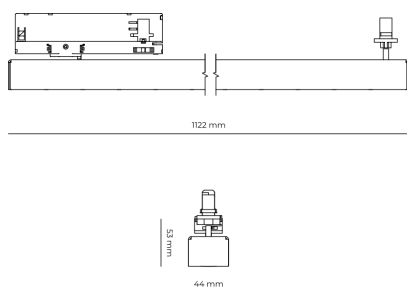

**Light source** LED  
**Colour temperature** 5000k  
**Color rendering index** 90  
**Rated luminous flux** 4,386 lm  
**Connected load** 45.80 W  
**Luminous efficacy** 95.8 lm/W

**Ripple** 5 %  
**Inrush current** 7 A  
**Inrush time** 28 μs  
**Optical system** Lenses  
**Optical part material** PMMA  
**Housing material** Aluminium  
**Surface finish** Powder coated

**Width** 44.00 cm  
**Height** 53.00 cm  
**Length** 1,122.00 cm  
**Weight** 2.80 kg

**Service lifetime (L80 B10)** 50 000 h  
**Warranty** 5 years

### Dimensions