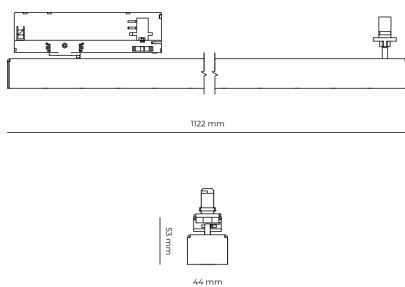

### Product technical data

Mains voltage	220 - 240V AC, 50/60Hz	Ripple	1 %
Connection method	3-phase track adapter	DALI address	1
Dimming type	DALI	Standby power	0.30 W
IP rating	20	Inrush current	15 A
Protection class	II	Inrush time	100 µs
Ambient temperature	0 to +25 °C	Optical system	Lenses
Light source	LED	Optical part material	PMMA
Colour temperature	4000k	Housing material	Aluminium
Color rendering index	90	Surface finish	Powder coated
Rated luminous flux	3,567 lm	Width	44.00 cm
Connected load	37.99 W	Height	53.00 cm
Luminous efficacy	93.9 lm/W	Length	1,122.00 cm
		Weight	2.80 kg
		Service lifetime (L80 B10)	50 000 h
		Warranty	5 years

### Dimensions