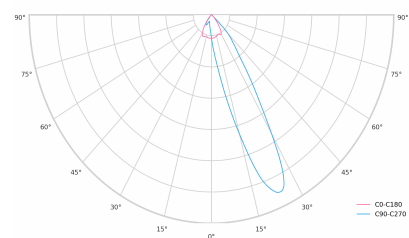

Light distribution