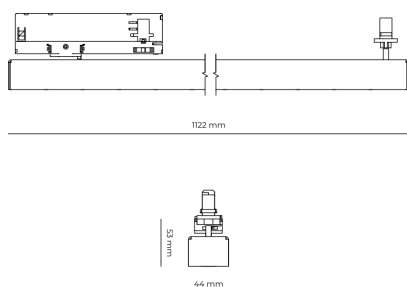

Light source LED
 Colour temperature 3000k
 Color rendering index 90
 Rated luminous flux 3,336 lm
 Connected load 37.90 W
 Luminous efficacy 88.0 lm/W

Ripple 5 %
 Inrush current 7 A
 Inrush time 28 μs
 Optical system Lenses
 Optical part material PMMA
 Housing material Aluminium
 Surface finish Powder coated

Width 44.00 cm
 Height 53.00 cm
 Length 1,122.00 cm
 Weight 2.80 kg

Service lifetime (L80 B10) 50 000 h
 Warranty 5 years

Dimensions

Light distribution