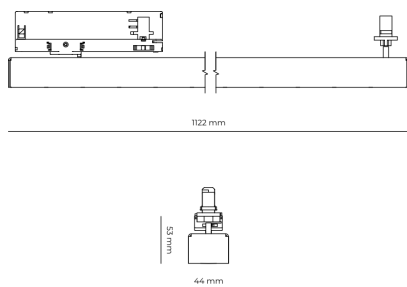

Dimensions