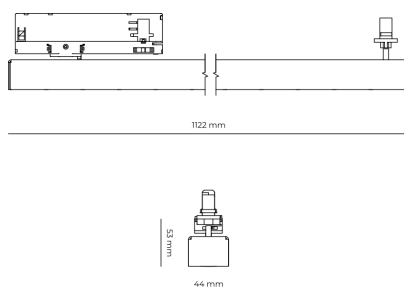

LED 220-240 V 50-60Hz IP20    UGR < 19 CCT 3000 k CRI 80+

Product technical data

Mains voltage	220 - 240V AC, 50/60Hz
Connection method	3-phase track adapter
Dimming type	Non-dimmable
IP rating	20
Protection class	II
Ambient temperature	0 to +25 °C
Light source	LED
Colour temperature	3000k
Color rendering index	80
Rated luminous flux	4,401 lm
Connected load	42.60 W
Luminous efficacy	103.3 lm/W

Ripple	5 %
Inrush current	7 A
Inrush time	28 μs
Optical system	Lenses
Optical part material	PMMA
Housing material	Aluminium
Surface finish	Powder coated
Width	44.00 cm
Height	53.00 cm
Length	1,122.00 cm
Weight	2.80 kg
Service lifetime (L80 B10)	50 000 h
Warranty	5 years

Dimensions

Light distribution