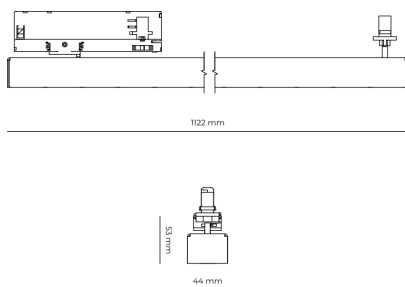

LED 220-240 V 50-60Hz **IP20** **UGR < 19** **CCT 3000 k** **CRI 80+**

Product technical data

Mains voltage	220 - 240V AC, 50/60Hz
Connection method	3-phase track adapter
Dimming type	Non-dimmable
IP rating	20
Protection class	II
Ambient temperature	0 to +25 °C
Light source	LED
Colour temperature	3000k
Color rendering index	80
Rated luminous flux	4,401 lm
Connected load	42.60 W
Luminous efficacy	103.3 lm/W

Ripple	5 %
Inrush current	7 A
Inrush time	28 µs
Optical system	Lenses
Optical part material	PMMA
Housing material	Aluminium
Surface finish	Powder coated
Width	44.00 cm
Height	53.00 cm
Length	1,122.00 cm
Weight	2.80 kg
Service lifetime (L80 B10)	50 000 h
Warranty	5 years

Dimensions

Light distribution