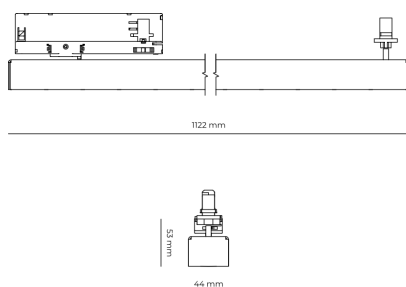

Light source LED
Colour temperature 4000k
Color rendering index 90
Rated luminous flux 3,218 lm
Connected load 33.28 W
Luminous efficacy 96.7 lm/W

Ripple 5 %
Inrush current 7 A
Inrush time 28 µs
Optical system Lenses
Optical part material PMMA
Housing material Aluminium
Surface finish Powder coated

Width 44.00 cm
Height 53.00 cm
Length 1,122.00 cm
Weight 2.80 kg

Service lifetime (L80 B10) 50 000 h
Warranty 5 years

Dimensions

Light distribution