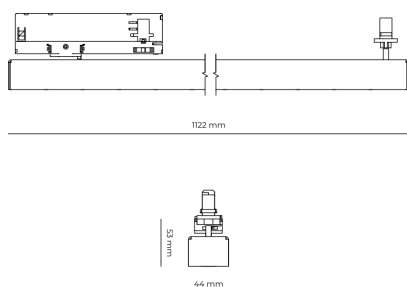

Light source LED
 Colour temperature 3000k
 Color rendering index 90
 Rated luminous flux 3,011 lm
 Connected load 33.28 W
 Luminous efficacy 90.5 lm/W

Ripple 5 %
 Inrush current 7 A
 Inrush time 28 μs
 Optical system Lenses
 Optical part material PMMA
 Housing material Aluminium
 Surface finish Powder coated

Width 44.00 cm
 Height 53.00 cm
 Length 1,122.00 cm
 Weight 2.80 kg

Service lifetime (L80 B10) 50 000 h
 Warranty 5 years

Dimensions

Light distribution