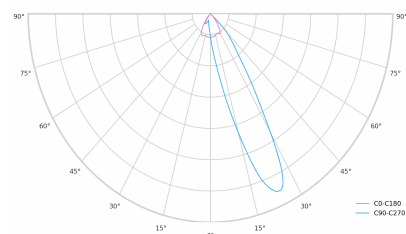

Light distribution