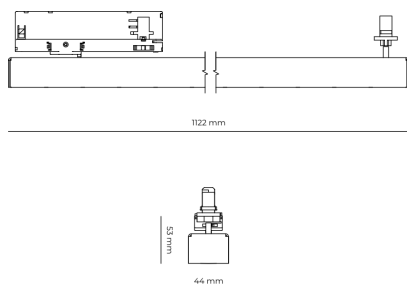

|                            |               |
|----------------------------|---------------|
| Ripple                     | 1 %           |
| DALI address               | 1             |
| Standby power              | 0.30 W        |
| Inrush current             | 15 A          |
| Inrush time                | 100 µs        |
| Optical system             | Lenses        |
| Optical part material      | PMMA          |
| Housing material           | Aluminium     |
| Surface finish             | Powder coated |
| Width                      | 44.00 cm      |
| Height                     | 53.00 cm      |
| Length                     | 1,122.00 cm   |
| Weight                     | 2.80 kg       |
| Service lifetime (L80 B10) | 50 000 h      |
| Warranty                   | 5 years       |

### Dimensions