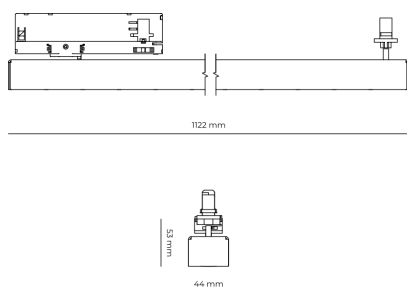

Optical system Lenses  
 Optical part material PMMA  
 Housing material Aluminium  
 Surface finish Powder coated

Width 44.00 cm  
 Height 53.00 cm  
 Length 1,122.00 cm  
 Weight 2.80 kg

Service lifetime (L80 B10) 50 000 h  
 Warranty 5 years

### Dimensions