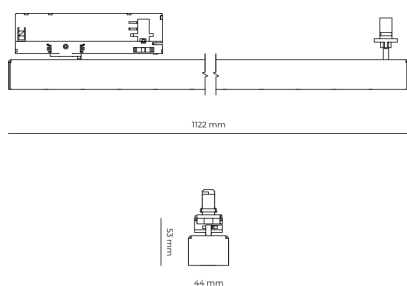

Dimensions