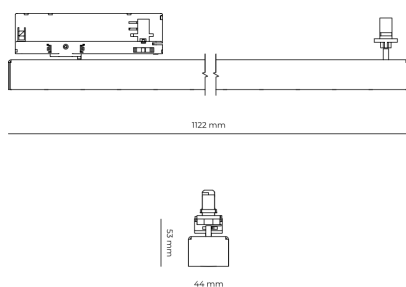

Light source LED
 Colour temperature 4000k
 Color rendering index 80
 Rated luminous flux 4,203 lm
 Connected load 37.74 W
 Luminous efficacy 111.4 lm/W

Ripple 5 %
 Inrush current 7 A
 Inrush time 28 μs

Optical system Lenses
 Optical part material PMMA
 Housing material Aluminium
 Surface finish Powder coated

Width 44.00 cm
 Height 53.00 cm
 Length 1,122.00 cm
 Weight 2.80 kg

Service lifetime (L80 B10) 50 000 h
 Warranty 5 years

Dimensions

Light distribution