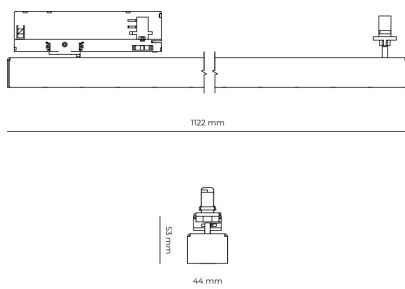

LED 220-240 V 50-60Hz **IP20** **UGR < 19** **CCT 3000 k** **CRI 80+**

Product technical data

Mains voltage	220 - 240V AC, 50/60Hz
Connection method	3-phase track adapter
Dimming type	Non-dimmable
IP rating	20
Protection class	II
Ambient temperature	0 to +25 °C
Light source	LED
Colour temperature	3000k
Color rendering index	80
Rated luminous flux	4,000 lm
Connected load	37.74 W
Luminous efficacy	106.0 lm/W

Ripple	5 %
Inrush current	7 A
Inrush time	28 µs
Optical system	Lenses
Optical part material	PMMA
Housing material	Aluminium
Surface finish	Powder coated
Width	44.00 cm
Height	53.00 cm
Length	1,122.00 cm
Weight	2.80 kg
Service lifetime (L80 B10)	50 000 h
Warranty	5 years

Dimensions

Light distribution