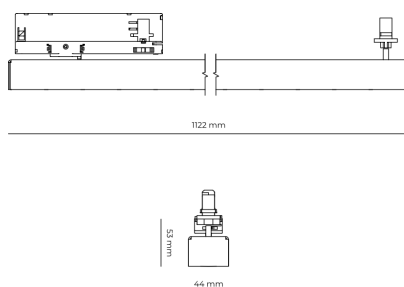

Light source LED
Colour temperature 3000k
Color rendering index 90
Rated luminous flux 2,180 lm
Connected load 22.72 W
Luminous efficacy 96.0 lm/W

Ripple 5 %
Inrush current 7 A
Inrush time 28 μs

Optical system Lenses
Optical part material PMMA
Housing material Aluminium
Surface finish Powder coated

Width 44.00 cm
Height 53.00 cm
Length 1,122.00 cm
Weight 2.80 kg

Service lifetime (L80 B10) 50 000 h
Warranty 5 years

Dimensions

Light distribution