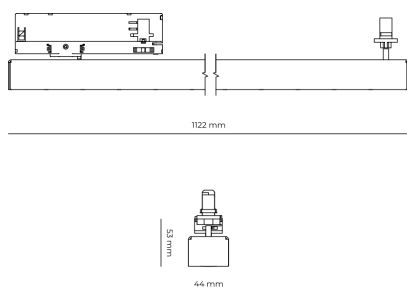

Light source LED
 Colour temperature 5000k
 Color rendering index 80
 Rated luminous flux 3,070 lm
 Connected load 25.97 W
 Luminous efficacy 118.2 lm/W

Ripple 5 %
 Inrush current 7 A
 Inrush time 28 μs
 Optical system Lenses
 Optical part material PMMA
 Housing material Aluminium
 Surface finish Powder coated

Width 44.00 cm
 Height 53.00 cm
 Length 1,122.00 cm
 Weight 2.80 kg

Service lifetime (L80 B10) 50 000 h
 Warranty 5 years

Dimensions

Light distribution