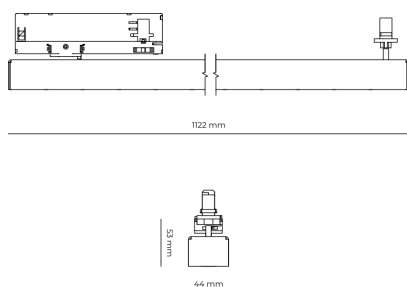

Light source LED
 Colour temperature 4000k
 Color rendering index 80
 Rated luminous flux 3,070 lm
 Connected load 25.97 W
 Luminous efficacy 118.2 lm/W

Ripple 5 %
 Inrush current 7 A
 Inrush time 28 μs
 Optical system Lenses
 Optical part material PMMA
 Housing material Aluminium
 Surface finish Powder coated

Width 44.00 cm
 Height 53.00 cm
 Length 1,122.00 cm
 Weight 2.80 kg

Service lifetime (L80 B10) 50 000 h
 Warranty 5 years

Dimensions

Light distribution