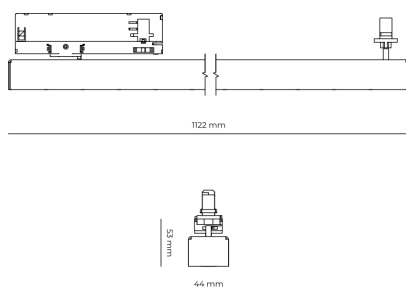

**Light source** LED  
**Colour temperature** 3000k  
**Color rendering index** 80  
**Rated luminous flux** 2,923 lm  
**Connected load** 25.97 W  
**Luminous efficacy** 112.6 lm/W

**Ripple** 5 %  
**Inrush current** 7 A  
**Inrush time** 28 μs  
**Optical system** Lenses  
**Optical part material** PMMA  
**Housing material** Aluminium  
**Surface finish** Powder coated

**Width** 44.00 cm  
**Height** 53.00 cm  
**Length** 1,122.00 cm  
**Weight** 2.80 kg

**Service lifetime (L80 B10)** 50 000 h  
**Warranty** 5 years

### Dimensions