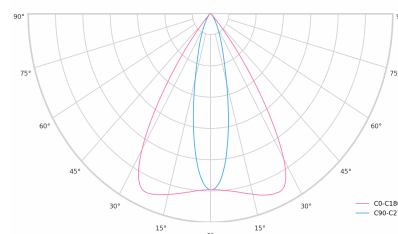

Light source LED
Colour temperature 5000k
Color rendering index 90
Rated luminous flux 5,188 lm
Connected load 53.37 W
Luminous efficacy 97.2 lm/W

Ripple 1 %
Inrush current 37 A
Inrush time 188 μs
Optical system Lenses
Optical part material PMMA
Housing material Aluminium
Surface finish Powder coated

Width 44.00 cm
Height 47.00 cm
Length 1,122.00 cm
Weight 2.80 kg

Service lifetime (L80 B10) 50 000 h
Warranty 5 years

Dimensions

Light distribution

Available cable colors