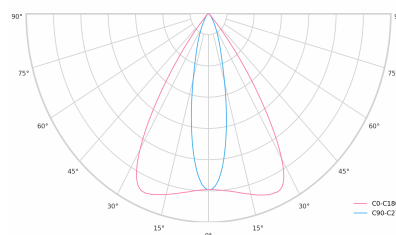

Light distribution