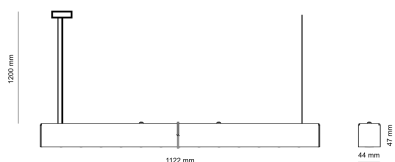

Ripple	1 %
Inrush current	37 A
Inrush time	188 μs
Optical system	Lenses
Optical part material	PMMA
Housing material	Aluminium
Surface finish	Powder coated
Width	44.00 cm
Height	47.00 cm
Length	1,122.00 cm
Weight	2.80 kg
Service lifetime (L80 B10)	50 000 h
Warranty	5 years

### Dimensions