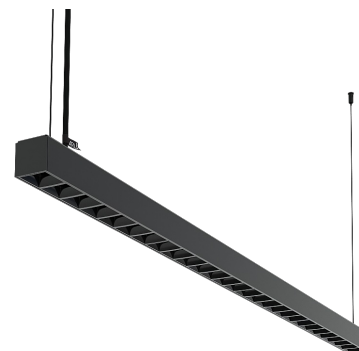

## WORSUS-S-840-1-SYM-BL-

### Product description

Worker suspended is a suspended linear LED luminaire with LED source with 50,000 hours lifetime. Available in 4 power options, color temperatures 3000K/4000K/5000K with CRI 80+/90+. Four light distribution types (50°, 80°, SYM, WAS) with special optics reducing glare and DALI control option available. Wide range of cable colors. Provides comfortable and natural lighting with excellent parameters. Ideal for offices and stores. 5-year warranty.

Ripple 1 %  
 Inrush current 18 A  
 Inrush time 154 μs  
 Optical system Lenses  
 Optical part material PMMA  
 Housing material Aluminium  
 Surface finish Powder coated

Width 44.00 cm  
 Height 47.00 cm  
 Length 1,122.00 cm  
 Weight 2.80 kg