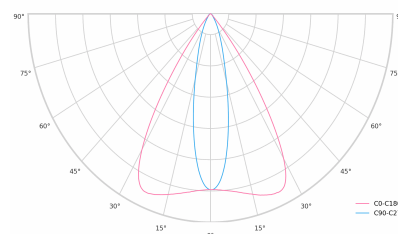

Light distribution