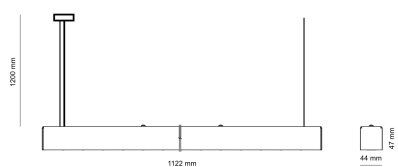

Ripple 1 %  
 Inrush current 18 A  
 Inrush time 154 μs  
 Optical system Lenses  
 Optical part material PMMA  
 Housing material Aluminium  
 Surface finish Powder coated

Width 44.00 cm  
 Height 47.00 cm  
 Length 1,122.00 cm  
 Weight 2.80 kg

### Dimensions