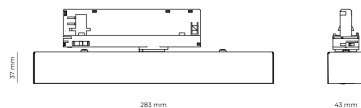

Dimensions