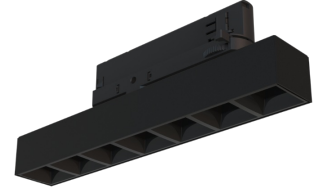

Technical datasheet

WORCOM-L-935-1-ASYM-BL

Product description

Worker Compact is a modern track LED luminaire for 3-phase system with LED source with 50,000 hours lifetime. Available in 3 power options, wide range of color temperatures (2700K-4000K) with CRI 80+/90+. Five light distribution types (50°, 80°, ASYM, SYM, WAS) and DALI control option available. Uses the most modern LED technology for powerful and economical lighting. Ideal for offices, corridors and retail spaces. 5-year warranty.

LED 220-240 V 50-60 Hz **IP20**  **CE** **UGR < 19** **CCT 3500 K** **CRI 90+**

Product technical data

Mains voltage	220 - 240V AC, 50/60Hz
Connection method	3-phase track adapter
Dimming type	Non-dimmable
IP rating	20
Protection class	II
Ambient temperature	0 to +25 °C
Light source	LED
Colour temperature	3500k
Color rendering index	90
Rated luminous flux	1,094 lm
Connected load	13.97 W
Luminous efficacy	78.3 lm/W

Ripple	5 %
Inrush current	17 A
Inrush time	172 µs
Optical system	Lenses
Optical part material	PMMA
Surface finish	Powder coated
Width	43.00 cm
Height	37.00 cm
Length	284.00 cm
Weight	0.45 kg
Service lifetime (L80 B10)	50 000 h
Warranty	5 years