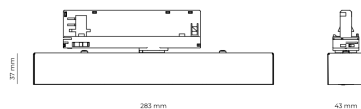

Ripple	5 %
Inrush current	17 A
Inrush time	172 µs
Optical system	Lenses
Optical part material	PMMA
Surface finish	Powder coated
Width	43.00 cm
Height	37.00 cm
Length	284.00 cm
Weight	0.45 kg
Service lifetime (L80 B10)	50 000 h
Warranty	5 years

Dimensions

Light distribution