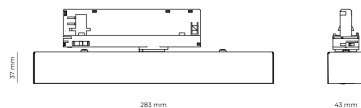

Ripple	1 %
DALI address	1
Standby power	0.30 W
Inrush current	10 A
Inrush time	80 µs
Optical system	Lenses
Optical part material	PMMA
Surface finish	Powder coated
Width	43.00 cm
Height	37.00 cm
Length	284.00 cm
Weight	0.45 kg
Service lifetime (L80 B10)	50 000 h
Warranty	5 years

### Dimensions