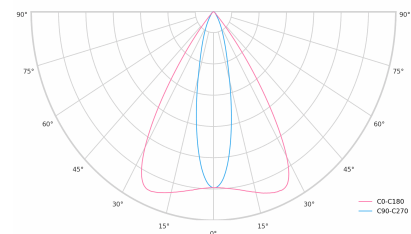

Light distribution