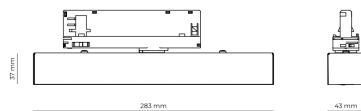

Ripple	5 %
Inrush current	17 A
Inrush time	172 μs
Optical system	Lenses
Optical part material	PMMA
Surface finish	Powder coated
Width	43.00 cm
Height	37.00 cm
Length	283.00 cm
Weight	0.45 kg
Service lifetime (L80 B10)	50 000 h
Warranty	5 years

### Dimensions