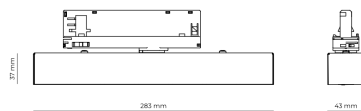

LED 220-240 V 50-60Hz **IP20**   **UGR < 19** **CCT 3500 K** **CRI 90+**

Product technical data

Mains voltage	220 - 240V AC, 50/60Hz
Connection method	3-phase track adapter
Dimming type	Non-dimmable
IP rating	20
Protection class	II
Ambient temperature	0 to +25 °C
Light source	LED
Colour temperature	3500k
Color rendering index	90
Rated luminous flux	935 lm
Connected load	11.76 W
Luminous efficacy	79.5 lm/W

Ripple	5 %
Inrush current	17 A
Inrush time	172 μs
Optical system	Lenses
Optical part material	PMMA
Surface finish	Powder coated
Width	43.00 cm
Height	37.00 cm
Length	283.00 cm
Weight	0.45 kg
Service lifetime (L80 B10)	50 000 h
Warranty	5 years

Dimensions

Light distribution