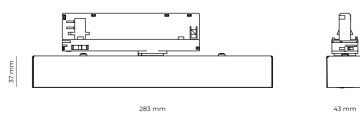

Dimensions