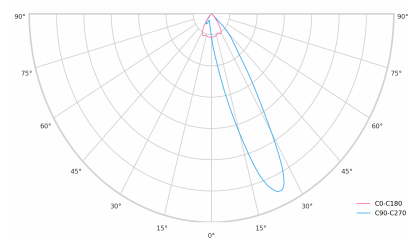

Light distribution