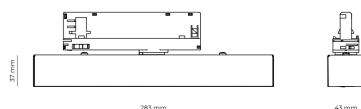

Dimensions