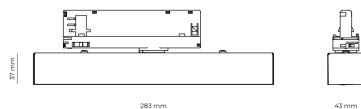

Ripple	5 %
Inrush current	17 A
Inrush time	172 μs
Optical system	Lenses
Optical part material	PMMA
Surface finish	Powder coated
Width	43.00 cm
Height	37.00 cm
Length	283.00 cm
Weight	0.45 kg
Service lifetime (L80 B10)	50 000 h
Warranty	5 years

### Dimensions