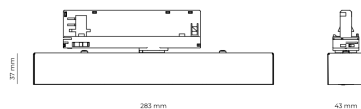

Ripple	5 %
Inrush current	17 A
Inrush time	172 μs
Optical system	Lenses
Optical part material	PMMA
Surface finish	Powder coated
Width	43.00 cm
Height	37.00 cm
Length	283.00 cm
Weight	0.45 kg
Service lifetime (L80 B10)	50 000 h
Warranty	5 years

Dimensions

Light distribution