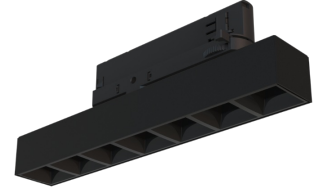

Technical datasheet

WORCOM-S-930-1-ASYM-BL

Product description

Worker Compact is a modern track LED luminaire for 3-phase system with LED source with 50,000 hours lifetime. Available in 3 power options, wide range of color temperatures (2700K-4000K) with CRI 80+/90+. Five light distribution types (50°, 80°, ASYM, SYM, WAS) and DALI control option available. Uses the most modern LED technology for powerful and economical lighting. Ideal for offices, corridors and retail spaces. 5-year warranty.

LED 220-240 V 50-60 Hz **IP20**   **UGR < 19** **CCT 3000 K** **CRI 90+**

Product technical data

Mains voltage	220 - 240V AC, 50/60Hz
Connection method	3-phase track adapter
Dimming type	Non-dimmable
IP rating	20
Protection class	II
Ambient temperature	0 to +25 °C
Light source	LED
Colour temperature	3000k
Color rendering index	90
Rated luminous flux	712 lm
Connected load	9.42 W
Luminous efficacy	75.6 lm/W

Ripple	5 %
Inrush current	17 A
Inrush time	172 μs
Optical system	Lenses
Optical part material	PMMA
Surface finish	Powder coated
Width	43.00 cm
Height	37.00 cm
Length	283.00 cm
Weight	0.45 kg
Service lifetime (L80 B10)	50 000 h
Warranty	5 years