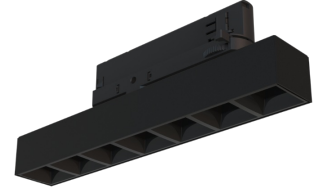

### Product description

Worker Compact is a modern track LED luminaire for 3-phase system with LED source with 50,000 hours lifetime. Available in 3 power options, wide range of color temperatures (2700K-4000K) with CRI 80+/90+. Five light distribution types (50°, 80°, ASYM, SYM, WAS) and DALI control option available. Uses the most modern LED technology for powerful and economical lighting. Ideal for offices, corridors and retail spaces. 5-year warranty.

Ripple	5 %
Inrush current	17 A
Inrush time	172 μs
Optical system	Lenses
Optical part material	PMMA
Surface finish	Powder coated
Width	43.00 cm
Height	37.00 cm
Length	283.00 cm
Weight	0.45 kg
Service lifetime (L80 B10)	50 000 h
Warranty	5 years