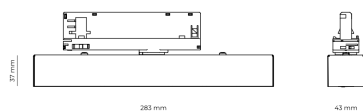

Width 43.00 cm
Height 37.00 cm
Length 283.00 cm
Weight 0.45 kg

Service lifetime (L80 B10) 50 000 h
Warranty 5 years

Dimensions

Light distribution