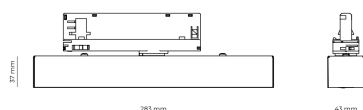

Dimensions