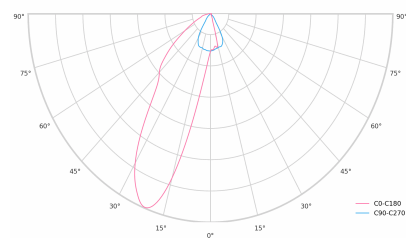

Light distribution