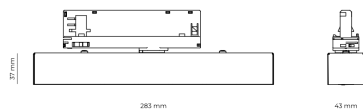

Width 43.00 cm  
 Height 37.00 cm  
 Length 284.00 cm  
 Weight 0.45 kg

Service lifetime (L80 B10) 50 000 h  
 Warranty 5 years

### Dimensions