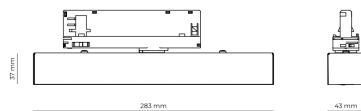

Ripple	5 %
Inrush current	17 A
Inrush time	172 µs
Optical system	Lenses
Optical part material	PMMA
Surface finish	Powder coated
Width	43.00 cm
Height	37.00 cm
Length	284.00 cm
Weight	0.45 kg
Service lifetime (L80 B10)	50 000 h
Warranty	5 years

Dimensions

Light distribution