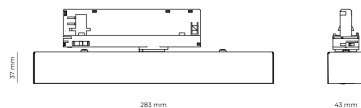

|                            |               |
|----------------------------|---------------|
| Ripple                     | 1 %           |
| DALI address               | 1             |
| Standby power              | 0.30 W        |
| Inrush current             | 10 A          |
| Inrush time                | 80 µs         |
| Optical system             | Lenses        |
| Optical part material      | PMMA          |
| Surface finish             | Powder coated |
| Width                      | 43.00 cm      |
| Height                     | 37.00 cm      |
| Length                     | 284.00 cm     |
| Weight                     | 0.45 kg       |
| Service lifetime (L80 B10) | 50 000 h      |
| Warranty                   | 5 years       |

### Dimensions