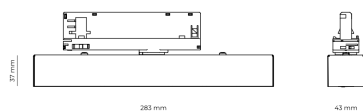

Width 43.00 cm
Height 37.00 cm
Length 284.00 cm
Weight 0.45 kg

Service lifetime (L80 B10) 50 000 h
Warranty 5 years

Dimensions

Light distribution