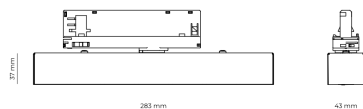

Optical system Lenses  
 Optical part material PMMA  
 Surface finish Powder coated

Width 43.00 cm  
 Height 37.00 cm  
 Length 284.00 cm  
 Weight 0.45 kg

Service lifetime (L80 B10) 50 000 h  
 Warranty 5 years

### Dimensions