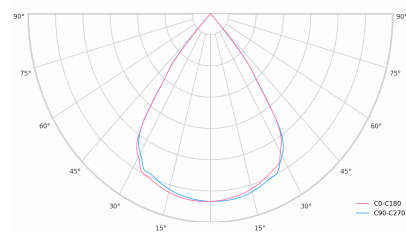

Light distribution