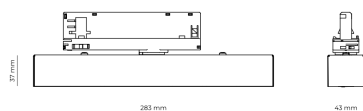

Dimensions