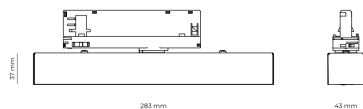

Ripple 5 %
Inrush current 17 A
Inrush time 172 μs
Optical system Lenses
Optical part material PMMA
Surface finish Powder coated

Width 43.00 cm
Height 37.00 cm
Length 284.00 cm
Weight 0.45 kg

Service lifetime (L80 B10) 50 000 h
Warranty 5 years

Dimensions

Light distribution