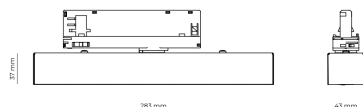

Ripple 5 %
Inrush current 17 A
Inrush time 172 μs
Optical system Lenses
Optical part material PMMA
Surface finish Powder coated

Width 43.00 cm
Height 37.00 cm
Length 284.00 cm
Weight 0.45 kg

Service lifetime (L80 B10) 50 000 h
Warranty 5 years

Dimensions

Light distribution