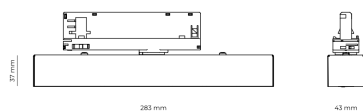

IP rating 20
Protection class II
Ambient temperature 0 to +25 °C

Light source LED
Colour temperature 2700k
Color rendering index 90
Rated luminous flux 1,044 lm
Connected load 13.97 W
Luminous efficacy 74.7 lm/W

Ripple 5 %
Inrush current 17 A
Inrush time 172 µs
Optical system Lenses
Optical part material PMMA
Surface finish Powder coated

Width 43.00 cm
Height 37.00 cm
Length 284.00 cm
Weight 0.45 kg

Service lifetime (L80 B10) 50 000 h
Warranty 5 years

Dimensions

Light distribution