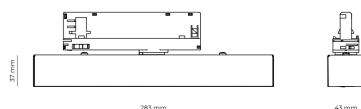

Ripple	1 %
DALI address	1
Standby power	0.30 W
Inrush current	10 A
Inrush time	80 µs
Optical system	Lenses
Optical part material	PMMA
Surface finish	Powder coated
Width	43.00 cm
Height	37.00 cm
Length	283.00 cm
Weight	0.45 kg
Service lifetime (L80 B10)	50 000 h
Warranty	5 years

### Dimensions