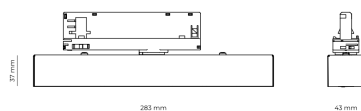

Ripple	1 %
DALI address	1
Standby power	0.30 W
Inrush current	10 A
Inrush time	80 µs
Optical system	Lenses
Optical part material	PMMA
Surface finish	Powder coated
Width	43.00 cm
Height	37.00 cm
Length	283.00 cm
Weight	0.45 kg
Service lifetime (L80 B10)	50 000 h
Warranty	5 years

### Dimensions