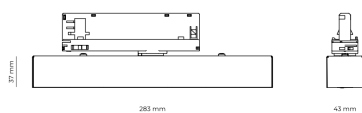

Ripple	5 %
Inrush current	17 A
Inrush time	172 µs
Optical system	Lenses
Optical part material	PMMA
Surface finish	Powder coated
Width	43.00 cm
Height	37.00 cm
Length	283.00 cm
Weight	0.45 kg
Service lifetime (L80 B10)	50 000 h
Warranty	5 years

Dimensions

Light distribution