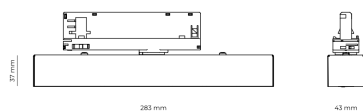

Optical system Lenses
 Optical part material PMMA
 Surface finish Powder coated

Width 43.00 cm
 Height 37.00 cm
 Length 283.00 cm
 Weight 0.45 kg

Service lifetime (L80 B10) 50 000 h
 Warranty 5 years

Dimensions