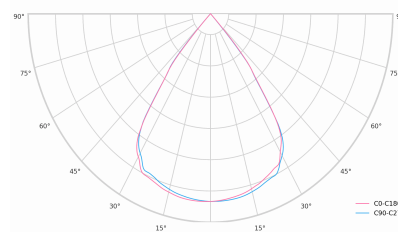

Light distribution