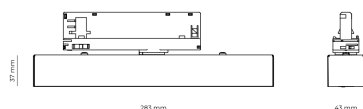

Dimensions