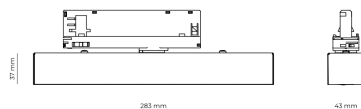

LED 220-240 V 50-60 Hz IP20   UGR < 19 CCT 4000 K CRI 90+

Product technical data

Mains voltage	220 - 240V AC, 50/60Hz
Connection method	3-phase track adapter
Dimming type	Non-dimmable
IP rating	20
Protection class	II
Ambient temperature	0 to +25 °C
Light source	LED
Colour temperature	4000k
Color rendering index	90
Rated luminous flux	911 lm
Connected load	9.42 W
Luminous efficacy	96.7 lm/W

Ripple	5 %
Inrush current	17 A
Inrush time	172 μs
Optical system	Lenses
Optical part material	PMMA
Surface finish	Powder coated
Width	43.00 cm
Height	37.00 cm
Length	283.00 cm
Weight	0.45 kg
Service lifetime (L80 B10)	50 000 h
Warranty	5 years

Dimensions

Light distribution