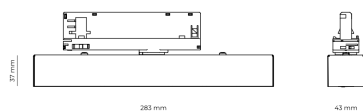

Ripple 5 %
Inrush current 17 A
Inrush time 172 μs
Optical system Lenses
Optical part material PMMA
Surface finish Powder coated

Width 43.00 cm
Height 37.00 cm
Length 283.00 cm
Weight 0.45 kg

Service lifetime (L80 B10) 50 000 h
Warranty 5 years

Dimensions

Light distribution