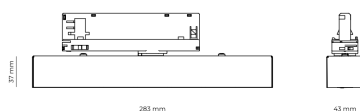

LED 220-240 V 50-60 Hz **IP20**   **UGR < 19** **CCT 3000 k** **CRI 90+**

Product technical data

Mains voltage	220 - 240V AC, 50/60Hz	Ripple	5 %
Connection method	3-phase track adapter	Inrush current	17 A
Dimming type	Non-dimmable	Inrush time	172 μs
IP rating	20	Optical system	Lenses
Protection class	II	Optical part material	PMMA
Ambient temperature	0 to +25 °C	Surface finish	Powder coated
Light source	LED	Width	43.00 cm
Colour temperature	3000k	Height	37.00 cm
Color rendering index	90	Length	283.00 cm
Rated luminous flux	771 lm	Weight	0.45 kg
Connected load	9.42 W	Service lifetime (L80 B10)	50 000 h
Luminous efficacy	81.9 lm/W	Warranty	5 years

Dimensions

Light distribution